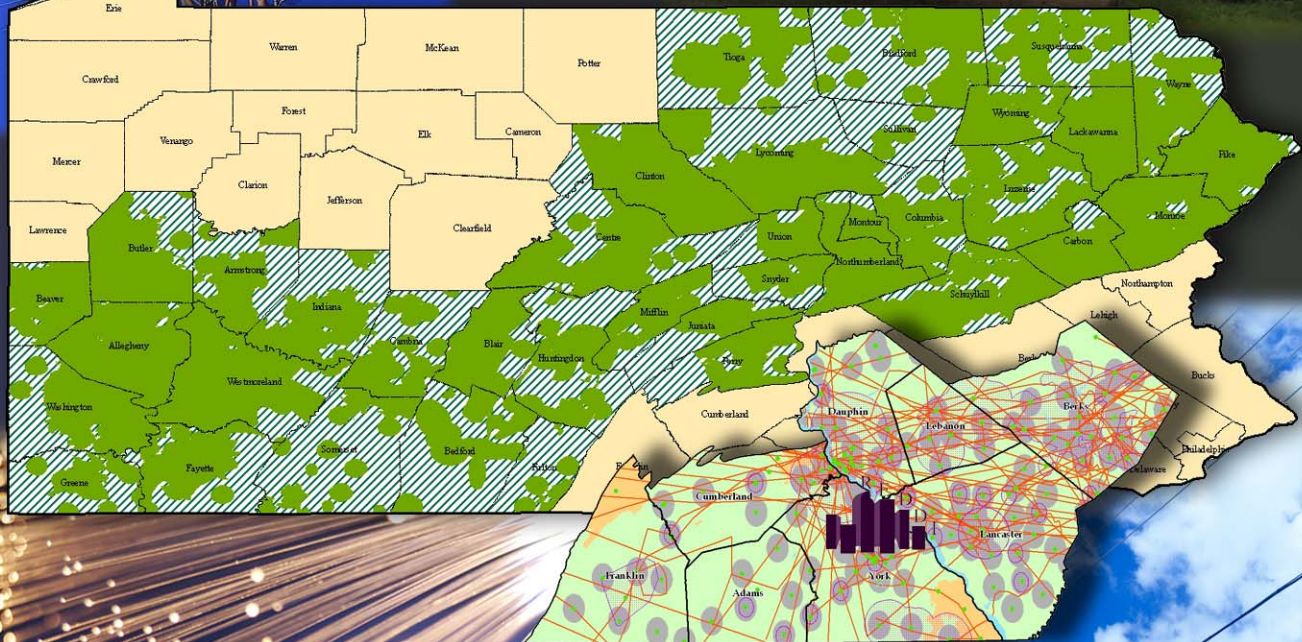

# e-REDDI Broadband Assessment Study and Strategic Plan November 2006 Draft Copy

Wireless

Cable Modem

Fiber

Telephone xDSL